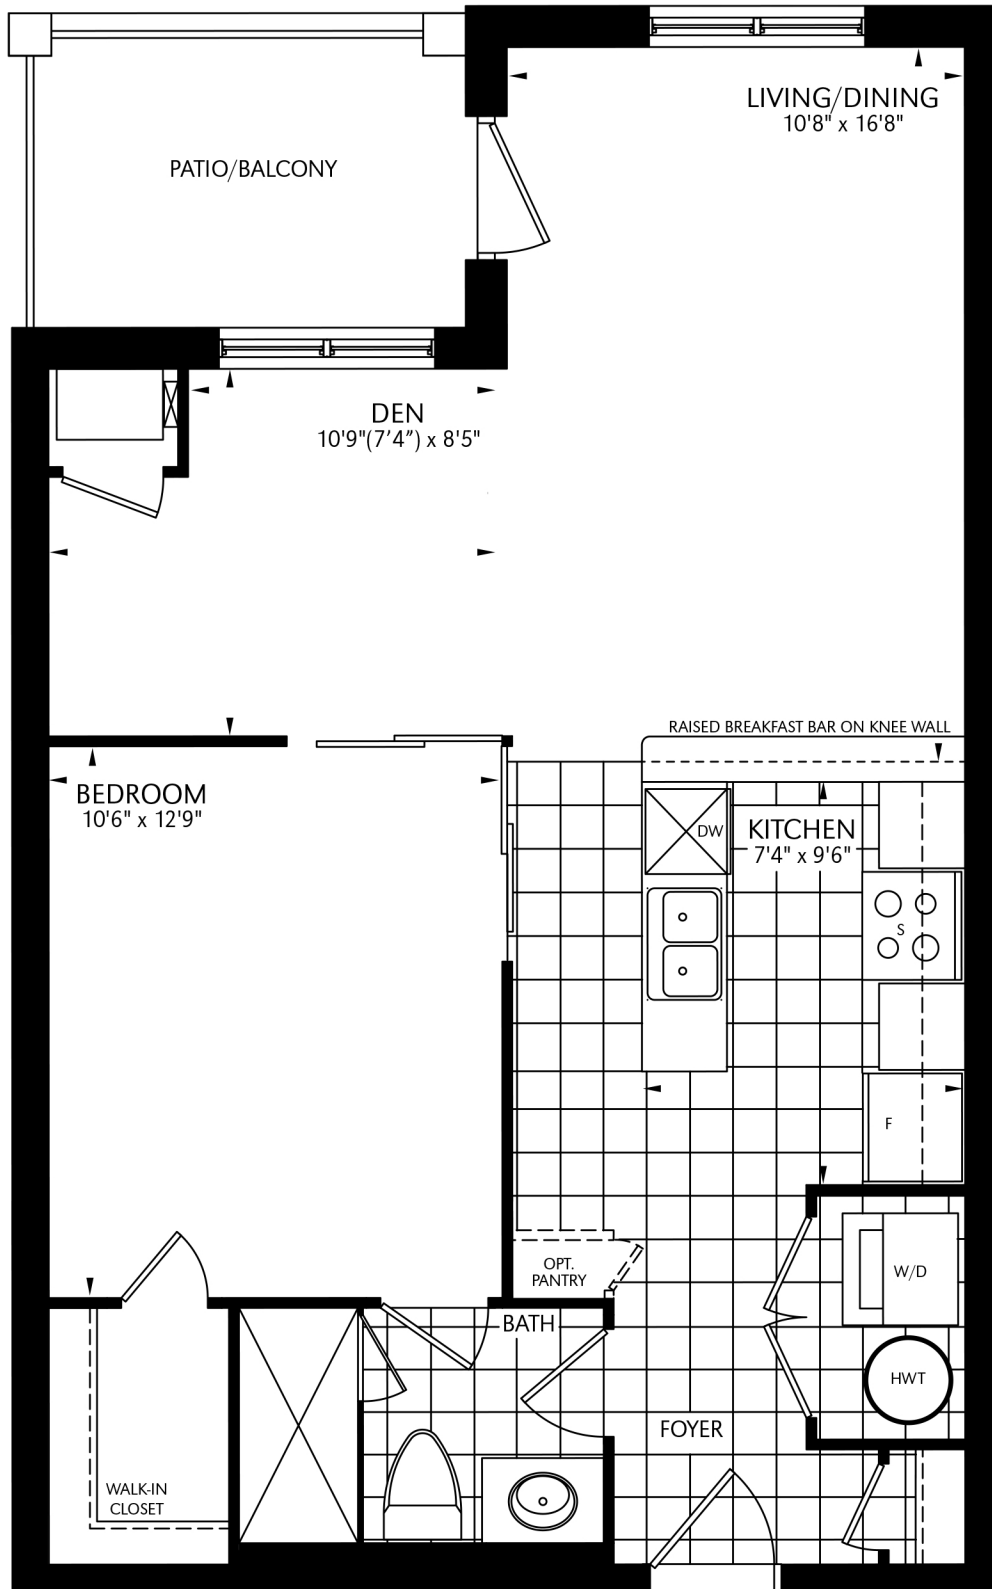

The Devon • 735 SQ. FT. (1st Floor)
 • 730 SQ. FT. (2nd Floor)
 • 720 SQ. FT. (3rd Floor)

Building A ~ LEVEL 1-3