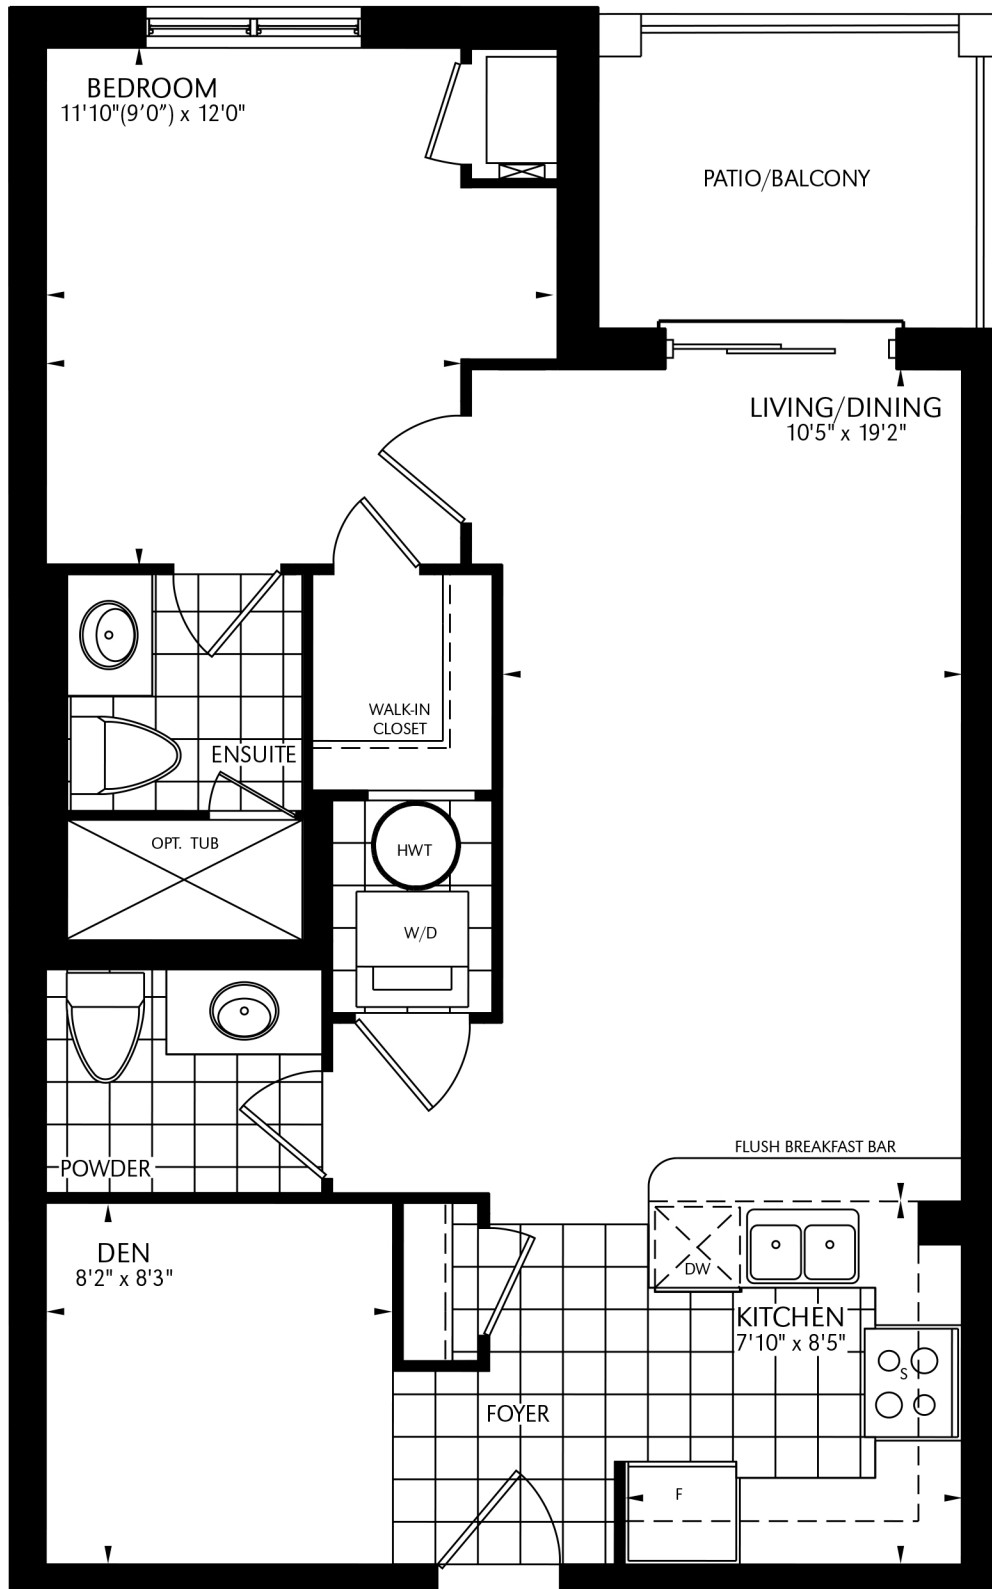

The Simcoe • 748 SQ. FT. (1st Floor)
 • 743 SQ. FT. (2nd Floor)
 • 730 SQ. FT. (3rd Floor)

Building A ~ LEVEL 1-3