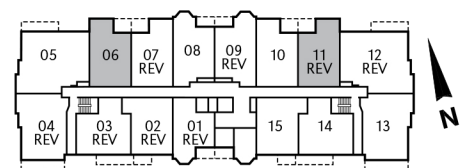

The Simcoe • 748 SQ. FT. (1st Floor)
 • 743 SQ. FT. (2nd Floor)
 • 730 SQ. FT. (3rd Floor)

Building A ~ LEVEL 1-3